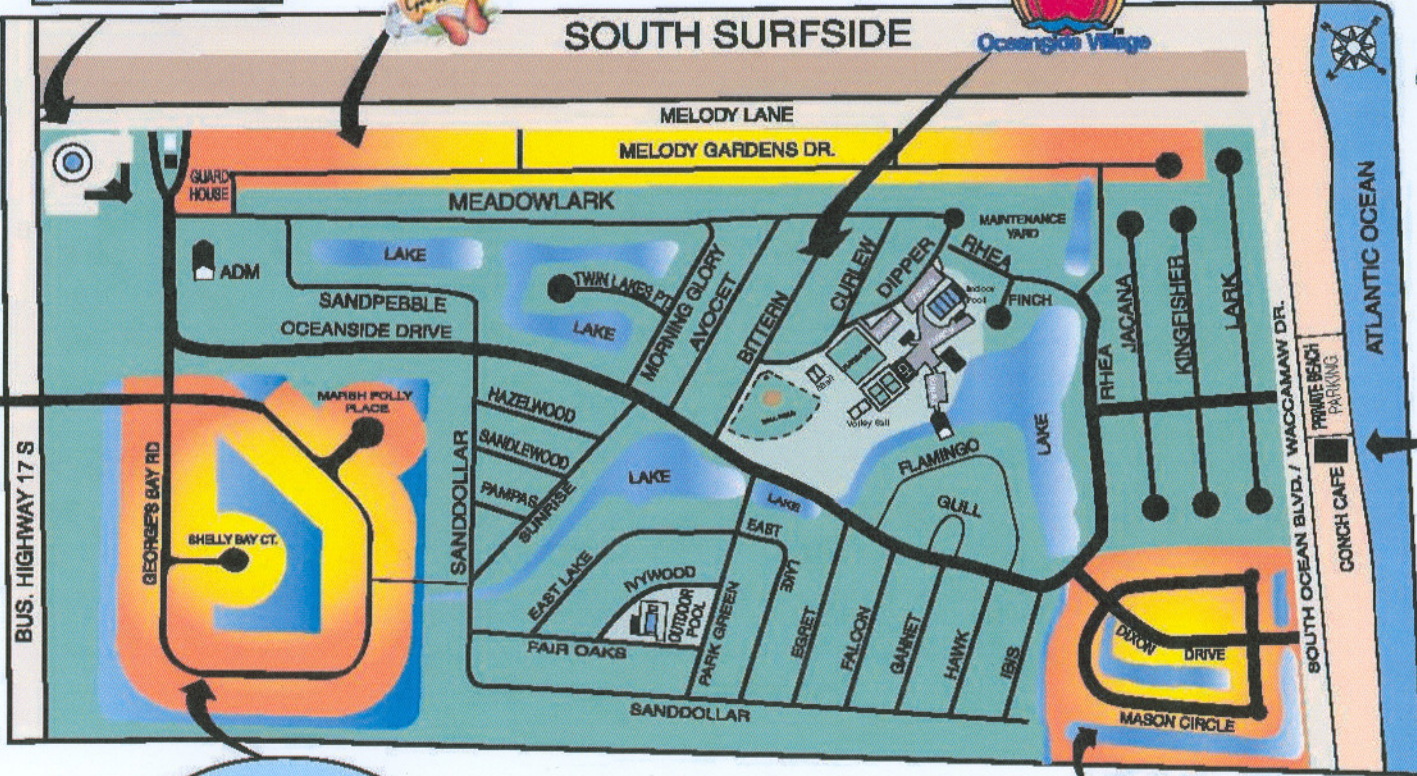

# Oceanside Village

**ROSE**  
REAL ESTATE

↑  
MYRTLE BEACH

SOUTH SURFSIDE

MELODY LANE

MELODY GARDENS DR.

↑  
SURFSIDE BEACH

BUS. HIGHWAY 17 S

↓  
MURRELLS INLET

ATLANTIC OCEAN

↑  
OCEANFRONT DINING  
↓  
GARDEN CITY BEACH

*Open All Sundays*

*For Rental or Sales Information call*

*843-650-9274 or 800-845-6706*

**ROSE**  
REAL ESTATE